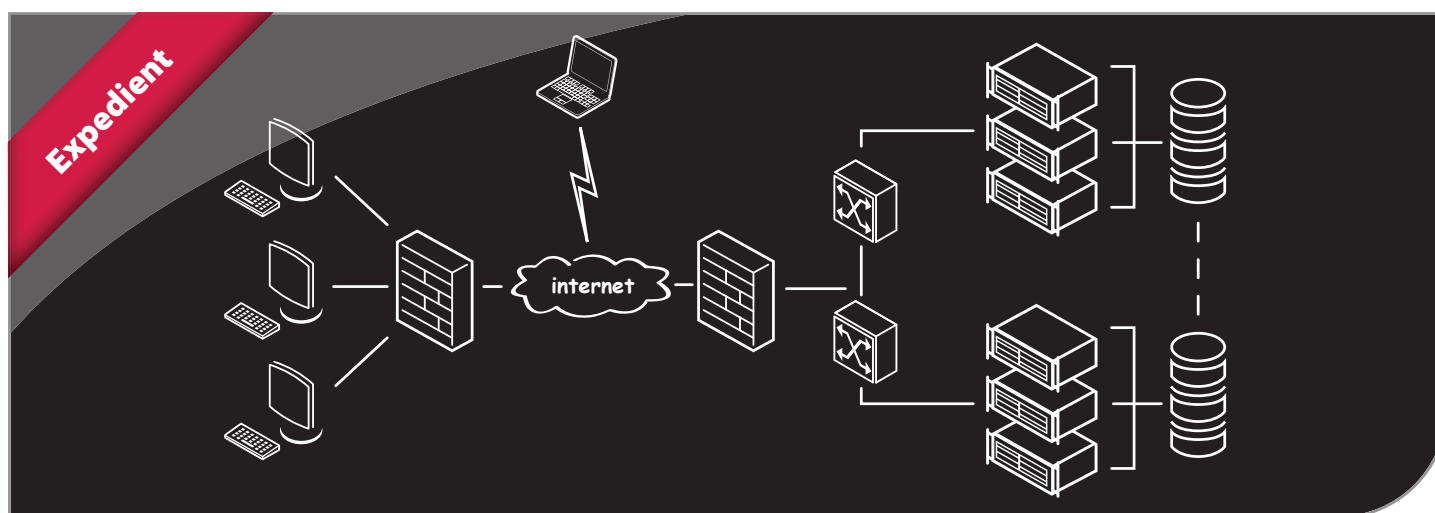

About Expedient

Managed Services - Colocation Services - Connectivity

We provide the technical foundation for your business

Expedient is part of a network of nationwide data centers which offers a wide range of **managed services and network connectivity**. These proven managed services combined with redundant SAS 70 Type II Certified and PCI-DSS compliant **data centers** enables Expedient to deliver premier colocation, network and managed services to enterprise, commercial, education and government entities.

• **Colocation Services**

With world-class data center facilities across the United States, Expedient provides SAS-70 Type II and PCI-DSS compliant environments across a total of more than 175,000 square feet of space. Expedient facilities are designed with environmental control systems, raised floor, fault-tolerant power plants, advanced fire detection and suppression systems and security enforcement. Many of the data centers are connected via 1Gbps and 10Gbps long haul fiber optic rings which enable easy data replication between disparate geographies.

• **Connectivity**

Expedient was one of the first to deploy large scale, wide-area Ethernet networks in the United States and we continue to be recognized as one of the foremost experts in providing scalable Ethernet solutions in a cost effective manner. We provide these solutions using both fiber optics and Ethernet over copper technologies, with bandwidth options ranging from 3Mbps to 10Gbps. Scalable solutions with the flexibility to meet just about any need.